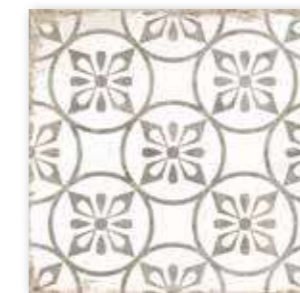

Capel Taupe