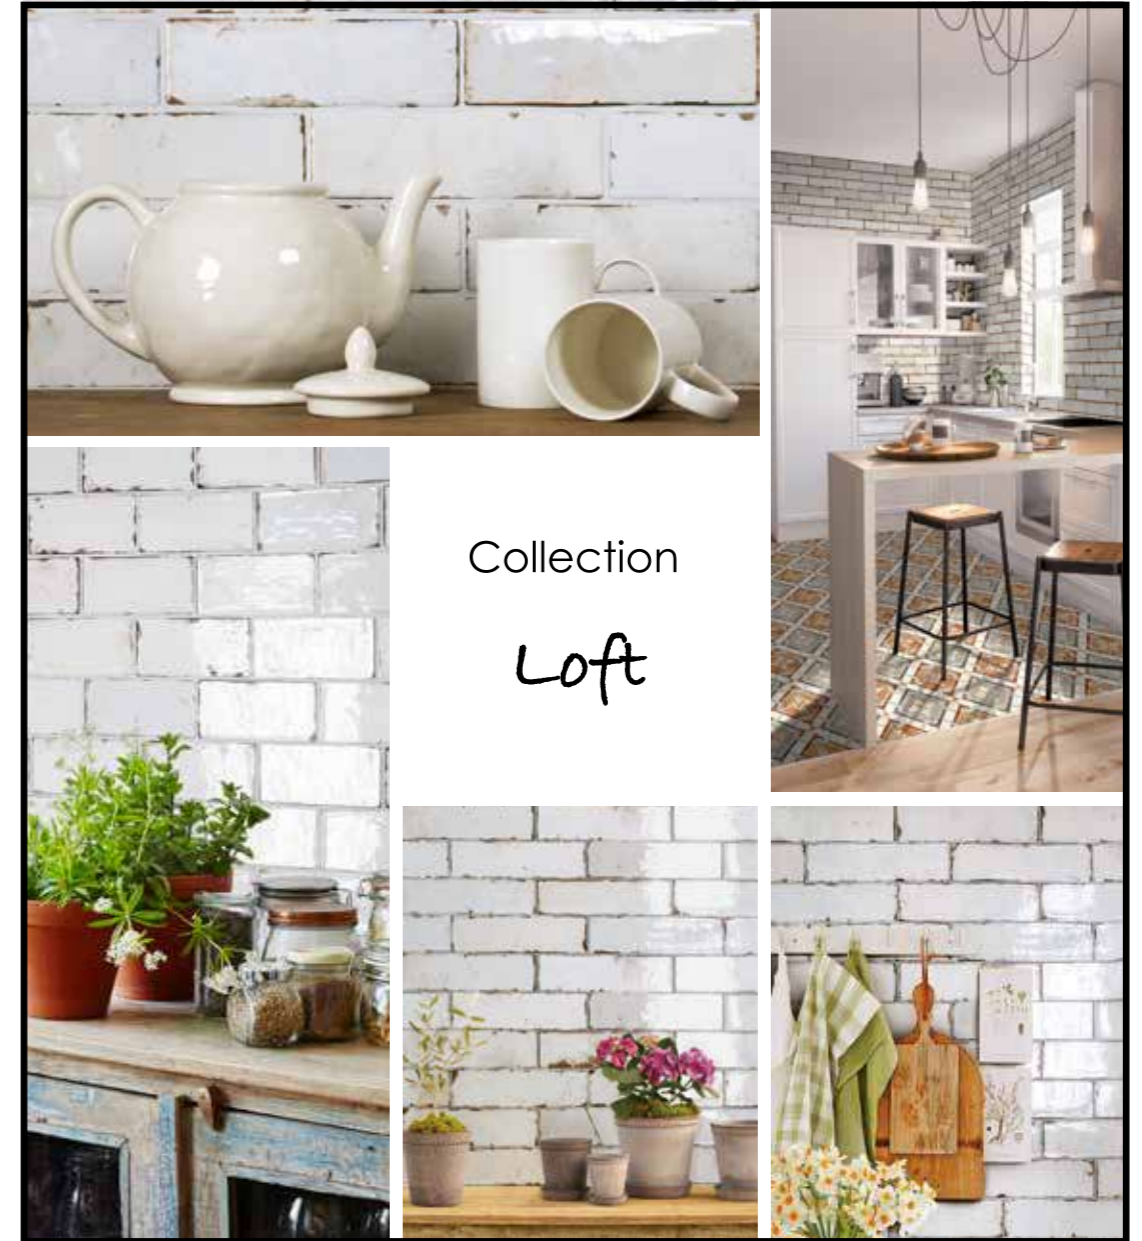

Revestimiento: Laurel Clay - Selma Grey / 6x20 cm / 2 1/2" x 8"

Revestimiento: Loft / 7,5x15 cm / 3"x 6"

Decoration
is not
Fashion

Decoration is not fashion.
It is design.

Collection

Loft

Loft

FORMATOS / SIZES / FORMATS