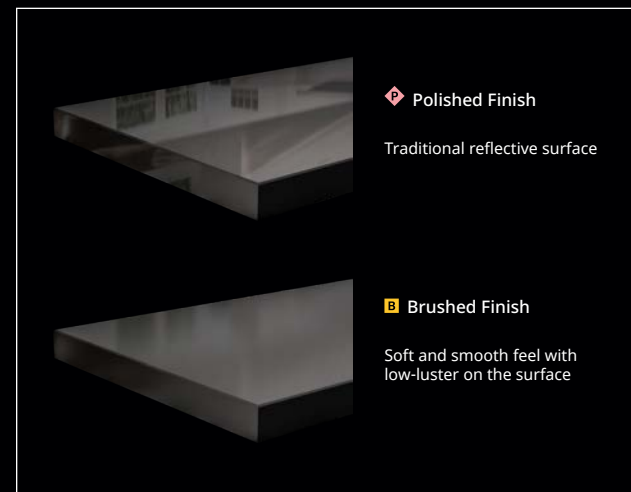

Royal Teak
Jumbo II

Featured Color: Royal Teak

Featured Color: Carrara Bianco

VIATERA Quartz Surface

VIATERA SLAB DIMENSIONS & WEIGHT

Jumbo I: 63" x 126"
2 cm Thickness - 564 lbs
3 cm Thickness - 833 lbs

Jumbo II: 63" x 130"
2 cm Thickness - 585 lbs
3 cm Thickness - 870 lbs

The inch dimensions are nominal.

VIATERA FINISHES

LOVELLO™ Sinks

Designed for Viatera, the Lovello™ stainless steel sink collection complements a wide range of styles and decor.

NOTE: Width and length dimensions of Lovello™ sinks are exterior measurements. Depth dimensions are interior measurements.