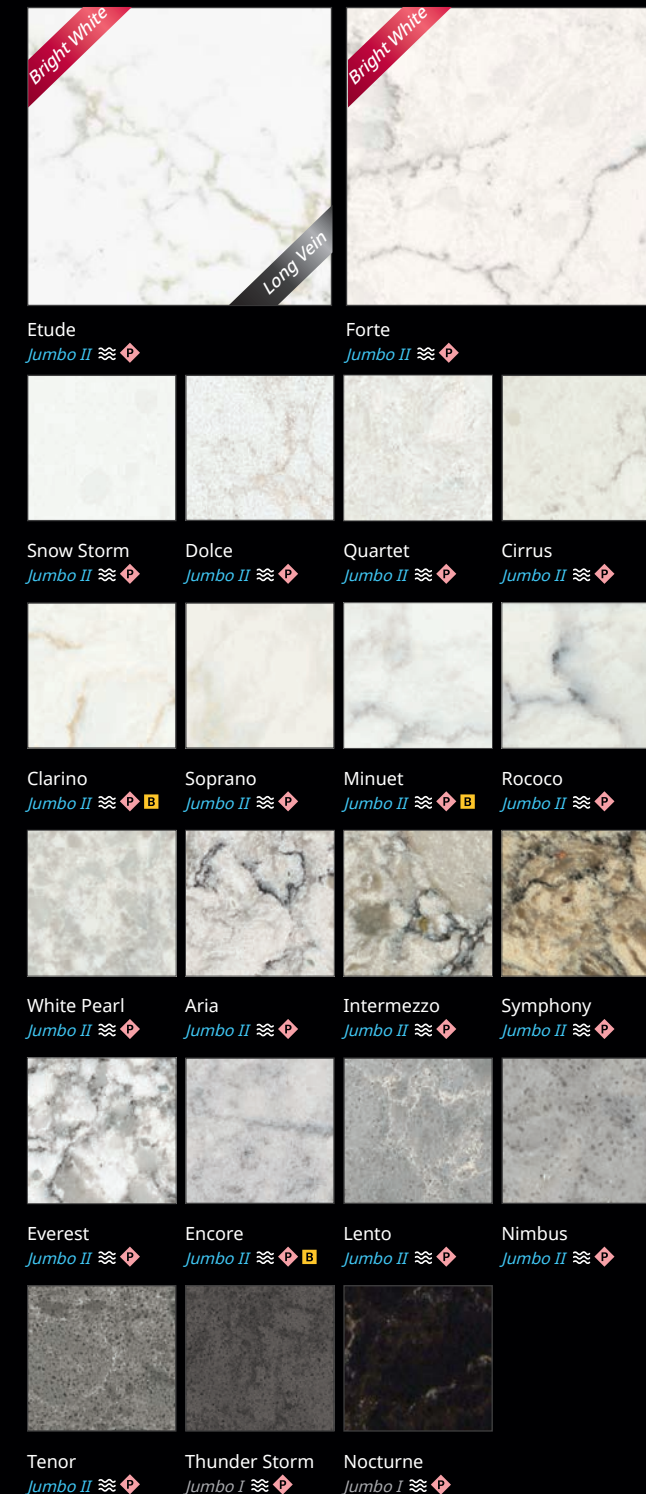

MUSICA collection

Etude
Jumbo II

Forte
Jumbo II

Snow Storm
Jumbo II

Dolce
Jumbo II

Quartet
Jumbo II

Cirrus
Jumbo II

Clarino
Jumbo II

Soprano
Jumbo II

Minuet
Jumbo II

Rocco
Jumbo II

White Pearl
Jumbo II

Aria
Jumbo II

Intermezzo
Jumbo II

Symphony
Jumbo II

Everest
Jumbo II

Encore
Jumbo II

Lento
Jumbo II

Nimbus
Jumbo II

Tenor
Jumbo II

Thunder Storm
Jumbo I

Nocturne
Jumbo I

⚠ Noted colors exhibit increased movement and variation of color and pattern which cannot be fully recognized on some samples.
Printed representation of color may vary from the actual product. Please view the actual product prior to purchase.