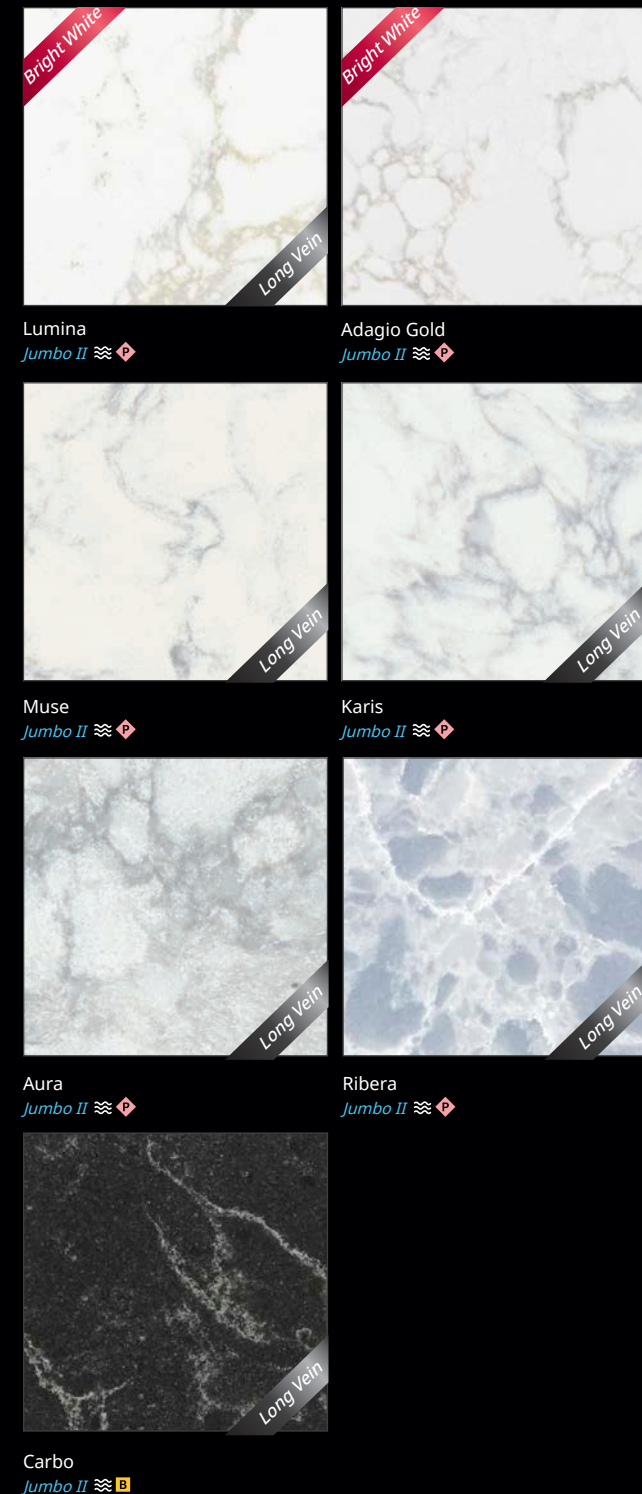

CALACATTA collection

Calacatta Marina **NEW**
Jumbo II

Calacatta Verde **NEW**
Jumbo II

Calacatta Sol
Jumbo II

Calacatta Plata
Jumbo II

Featured Color: Calacatta Verde

Featured Color: Calacatta Sol

Featured Color: Ribera

MASTERPIECE collection

Lumina
Jumbo II

Adagio Gold
Jumbo II

Muse
Jumbo II

Karis
Jumbo II

Aura
Jumbo II

Ribera
Jumbo II

Carbo
Jumbo II