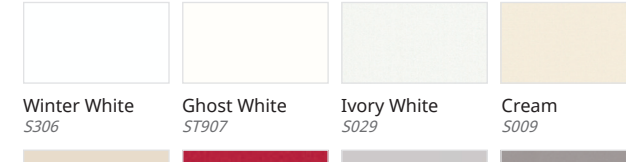

Pause (6%)
R009

Lunar Sand (6%)
G108

Ripe Cotton (10%)
G518R

Pebble Pearl (6%)
G107

Simplicity (6%)
R943

Portland (6%)
GT945

CLASSIC collection

Alpine White
S028

Arctic White
S006

Nordic White
S214

Opal ✧
S302

Winter White
S306

Ghost White
ST907

Ivory White
S029

Cream
S009

Almond
S002