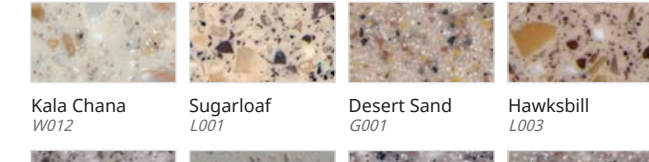

Fiery Red
S025

Gray
S005

Marta Gray
S207

Steel Gray
S209

Concrete Gray
S103

Black
S022

Arctic Granite
G034

Tundra Quartz
G065

Kamet
L017

Geyser
L014

Sea Oat Quartz
G038

Noble Cane
W011

Moonscape Quartz
G058

Maui Quartz
G223R

Almond Pearl
G008

Vanilla Sugar
GT913

Populus
GT949

White Granite
G005

Gray Sand
G002

Kala Chana
W012

Sugarloaf
L001

Desert Sand
G001

Hawksbill
L003

Pinnacle
L002