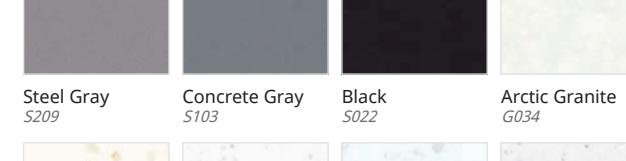

Pause (6%)
R009

Lunar Sand (6%)
G108

Ripe Cotton (10%)
G518R

Pebble Pearl (6%)
G107

Simplicity (6%)
R943

Portland (6%)
GT945

CLASSIC collection

Alpine White
S028

Arctic White
S006

Nordic White
S214

Opal ✧
S302

Winter White
S306

Ghost White
ST907

Ivory White
S029

Cream
S009

Almond
S002

Fiery Red
S025

Gray
S005

Marta Gray
S207

Steel Gray
S209

Concrete Gray
S103

Black
S022

Arctic Granite
G034

Tundra Quartz
G065