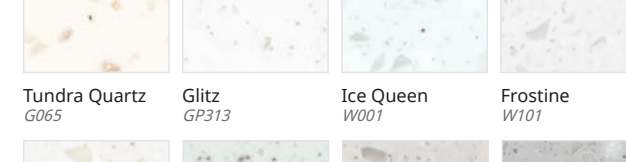

Arctic White
S006

Nordic White
S214

Opal ✧
S302

Winter White
S306

Ghost White
ST907

Ivory White
S029

Cream
S009

Almond
S002

Fiery Red
S025

Gray
S005

Marta Gray
S207

Steel Gray
S209

Concrete Gray
S103

Black
S022

Arctic Granite
G034

Tundra Quartz
G065