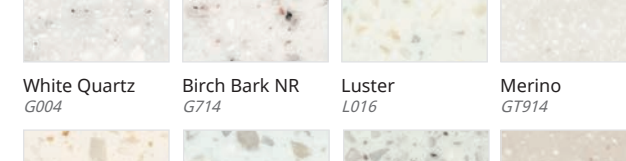

Moon Haze
G118

Kamet
L017

Geyser
L014

Sea Oat Quartz
G038