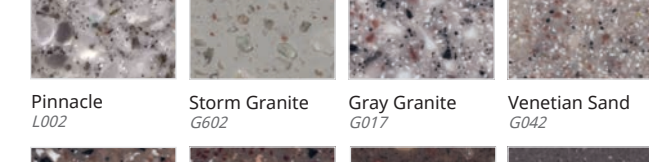

Populus
GT949

White Granite
G005

Gray Sand
G002

Kala Chana
W012

Sugarloaf
L001

Desert Sand
G001

Hawksbill
L003

Pinnacle
L002