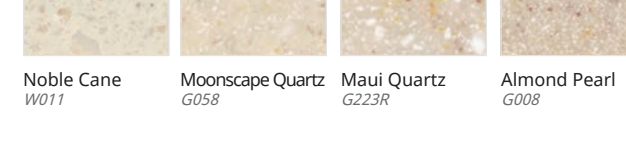

Fiery Red
S025

Gray
S005

Marta Gray
S207

Steel Gray
S209

Concrete Gray
S103

Black
S022

Arctic Granite
G034

Tundra Quartz
G065

Moondust
G160

Tapioca Pearl
G050

Crystal Beige
G101

White Quartz
G004

Birch Bark NR
G714

Luster
L016

Merino
GT914

Moon Haze
G118

Kamet
L017

Geyser
L014

Sea Oat Quartz
G038

Noble Cane
W011

Moonscape Quartz
G058

Maui Quartz
G223R

Almond Pearl
G008

Vanilla Sugar
GT913