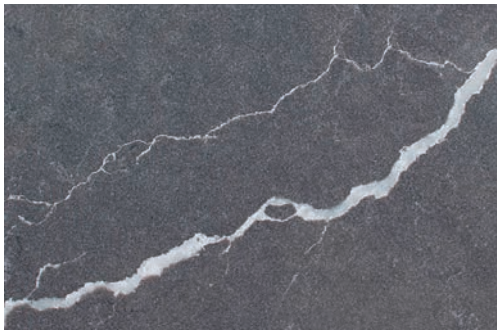

Chalet Polished | BQ8222P

Valley White Polished | BQ2600P

Terreno Polished | BQ8791P

Amarcord Polished | BQ9500P

Taj Mahal Polished | BQ9453P

Marfil Polished | BQ8430P

Sable Polished | BQ8788P

Grey Savoie Polished | BQ8446P

*Also Available in Honed Finish

*Also Available in Honed Finish

NATURAL COLLECTION

Concrete Honed | BQ8860H

Avalon Polished | BQ8618P

Uliano Polished | BQ8806P

Sorano Polished | BQ8730P

Livorno Polished | BQ8740P

Aorio Polished | BQ9606P

Volakano Polished | BQ8885P

Argento Polished | BQ8780P

Stonington Polished | BQ8884P

Nordic Grey Honed | BQ8864H

Madreperola Polished | BQ8891P

Ondulato Polished | BQ8710P

Nuage Polished | BQ8712P