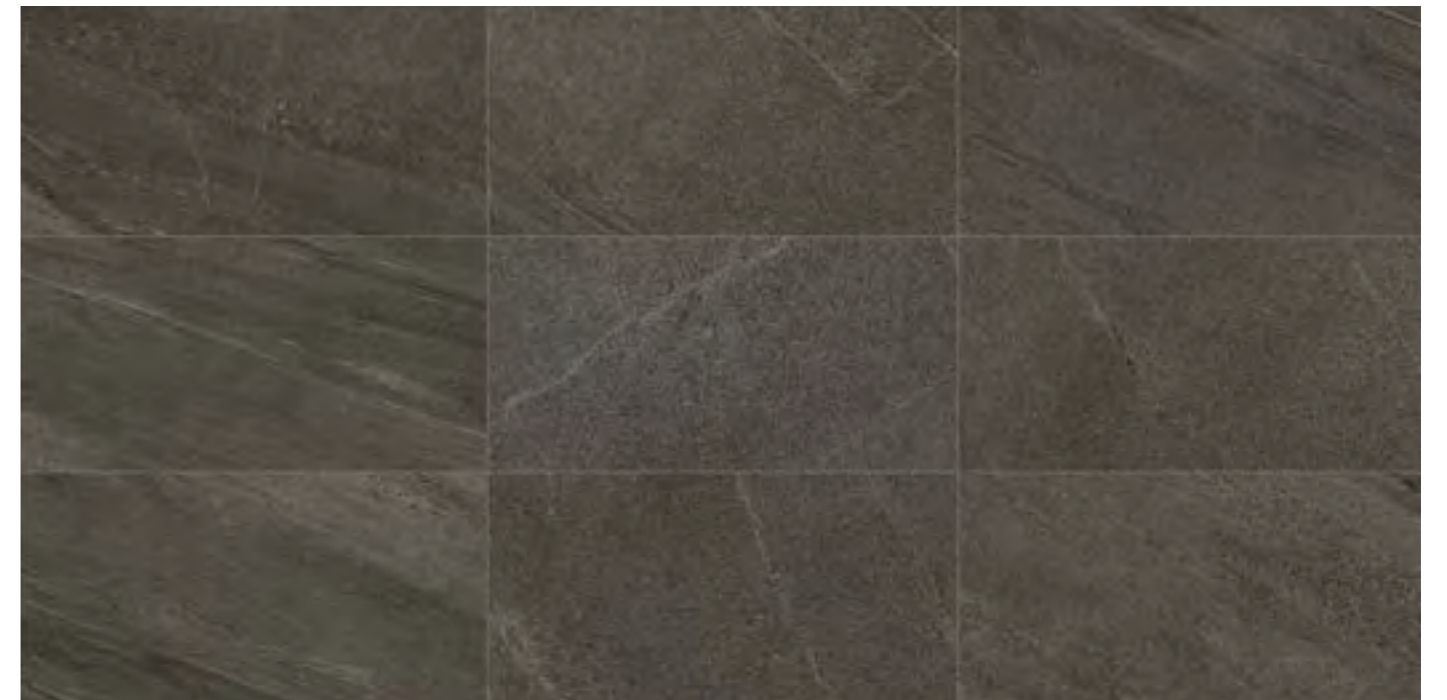

[BACK TO INDEX](#)

Shade variation

PURE

SILVER

COLORED BODY PORCELAIN TILE

GRAY

DARK

outland