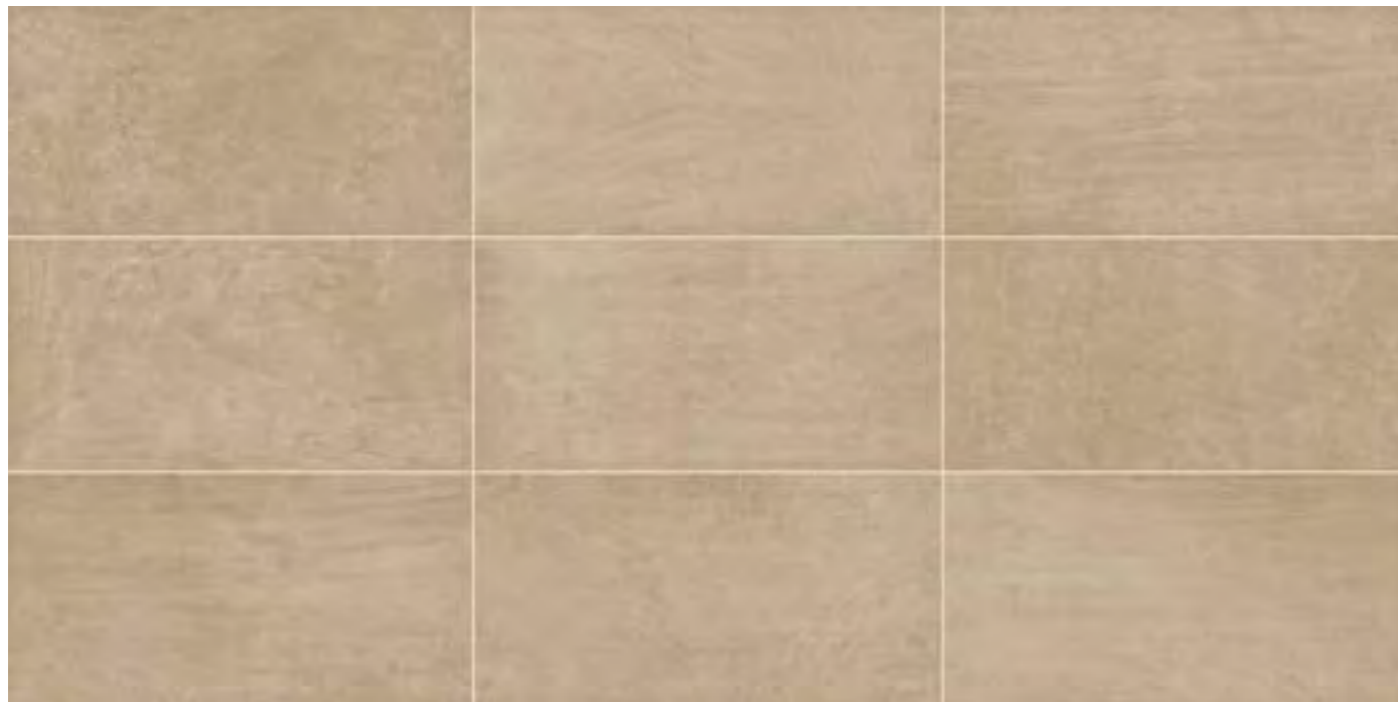

FOG

SMOKE

COLORED BODY PORCELAIN TILE

CONCRETE LOOK BOHO

Shade variation

BONE

EARTH

COLORED BODY PORCELAIN TILE