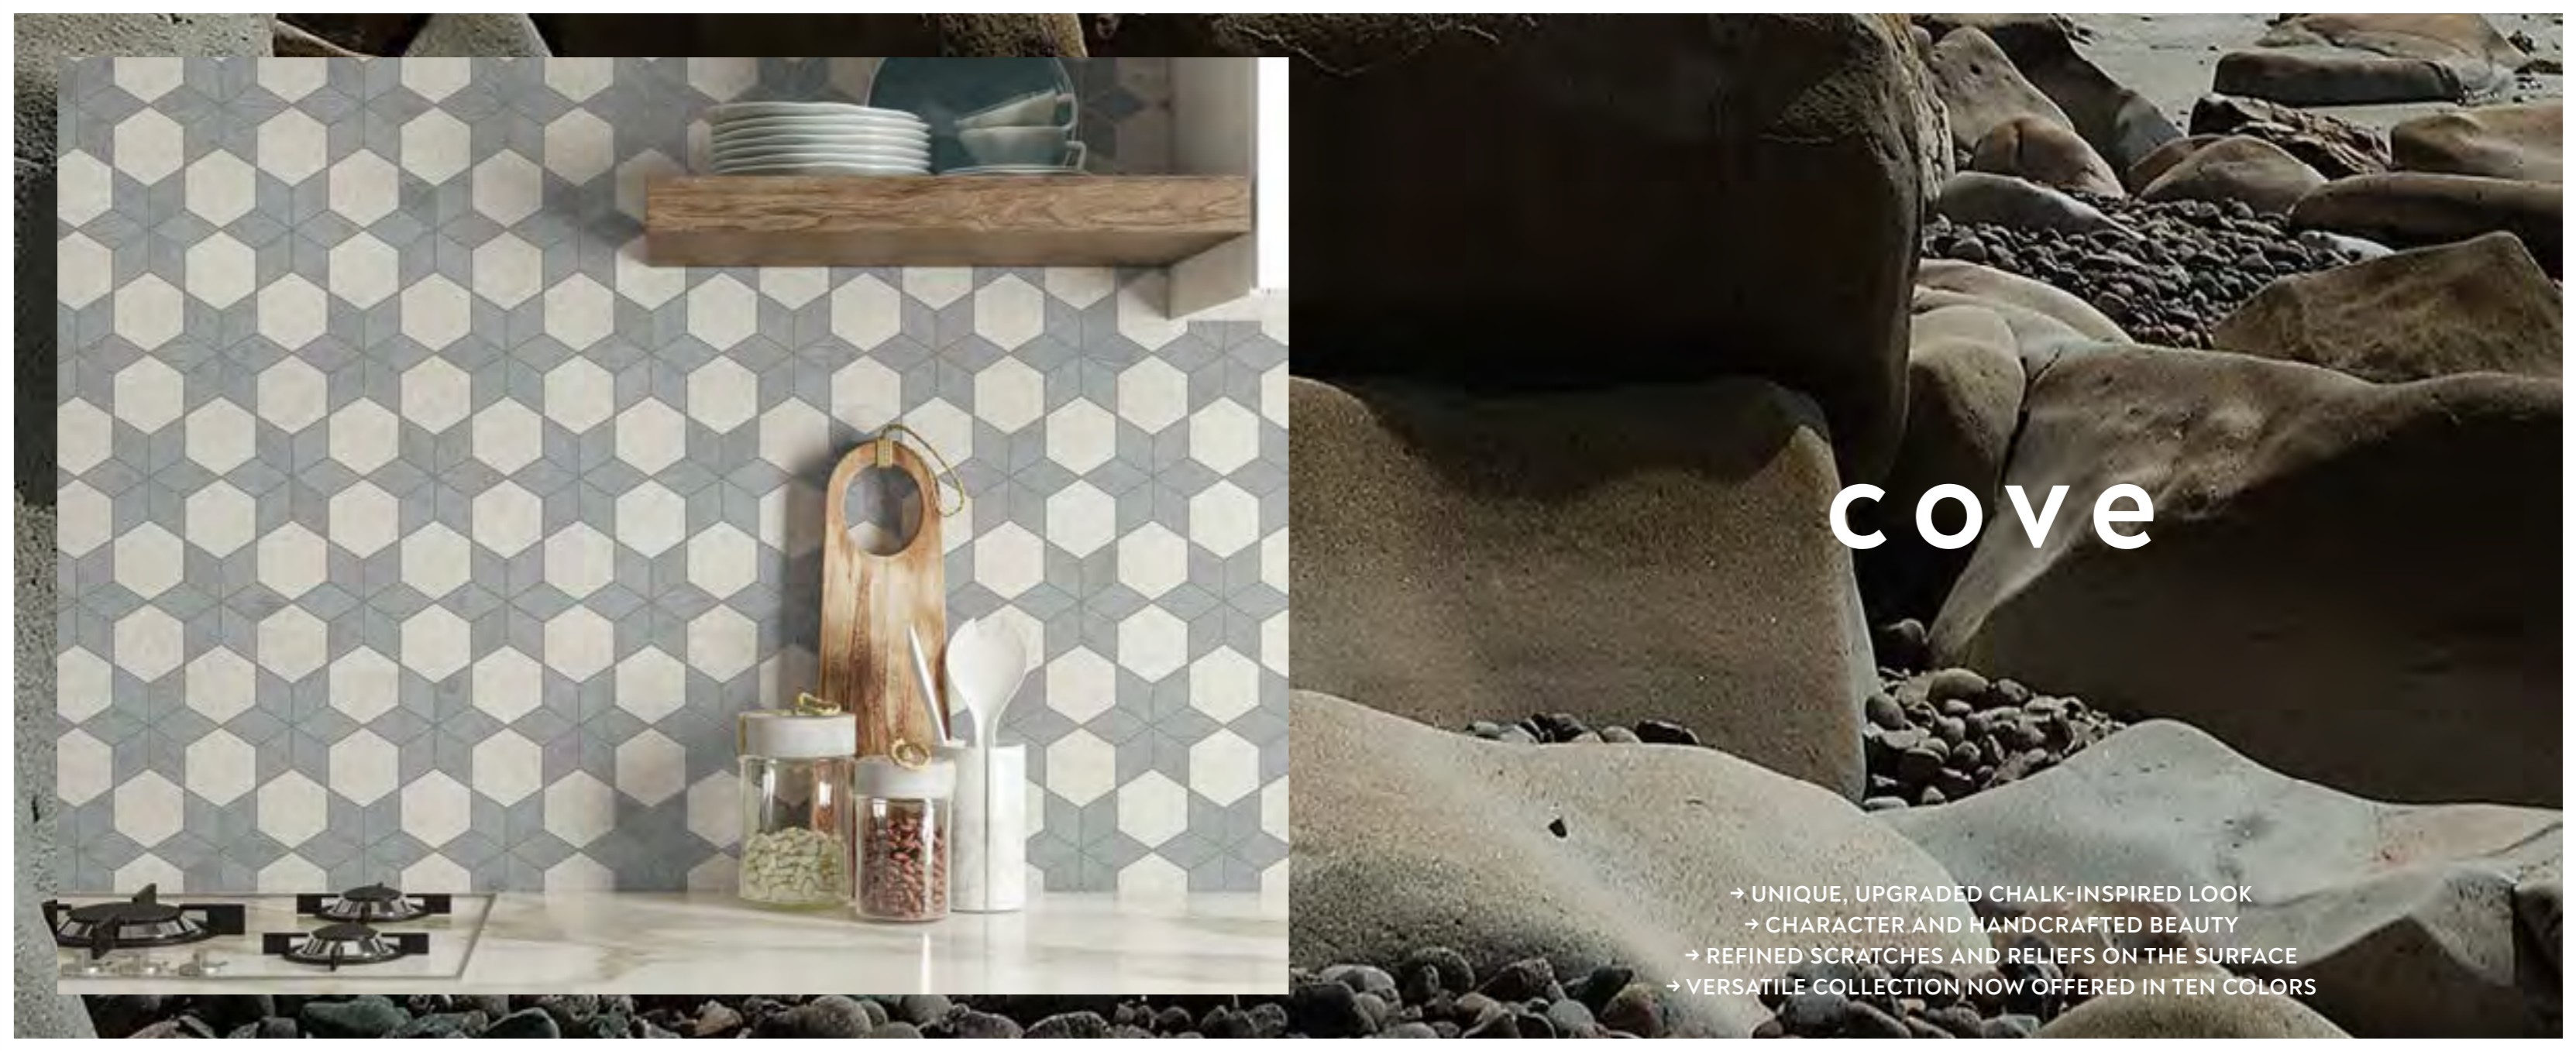

cove

- → UNIQUE, UPGRADED CHALK-INSPIRED LOOK
- → CHARACTER AND HANDCRAFTED BEAUTY
- → REFINED SCRATCHES AND RELIEFS ON THE SURFACE
- → VERSATILE COLLECTION NOW OFFERED IN TEN COLORS