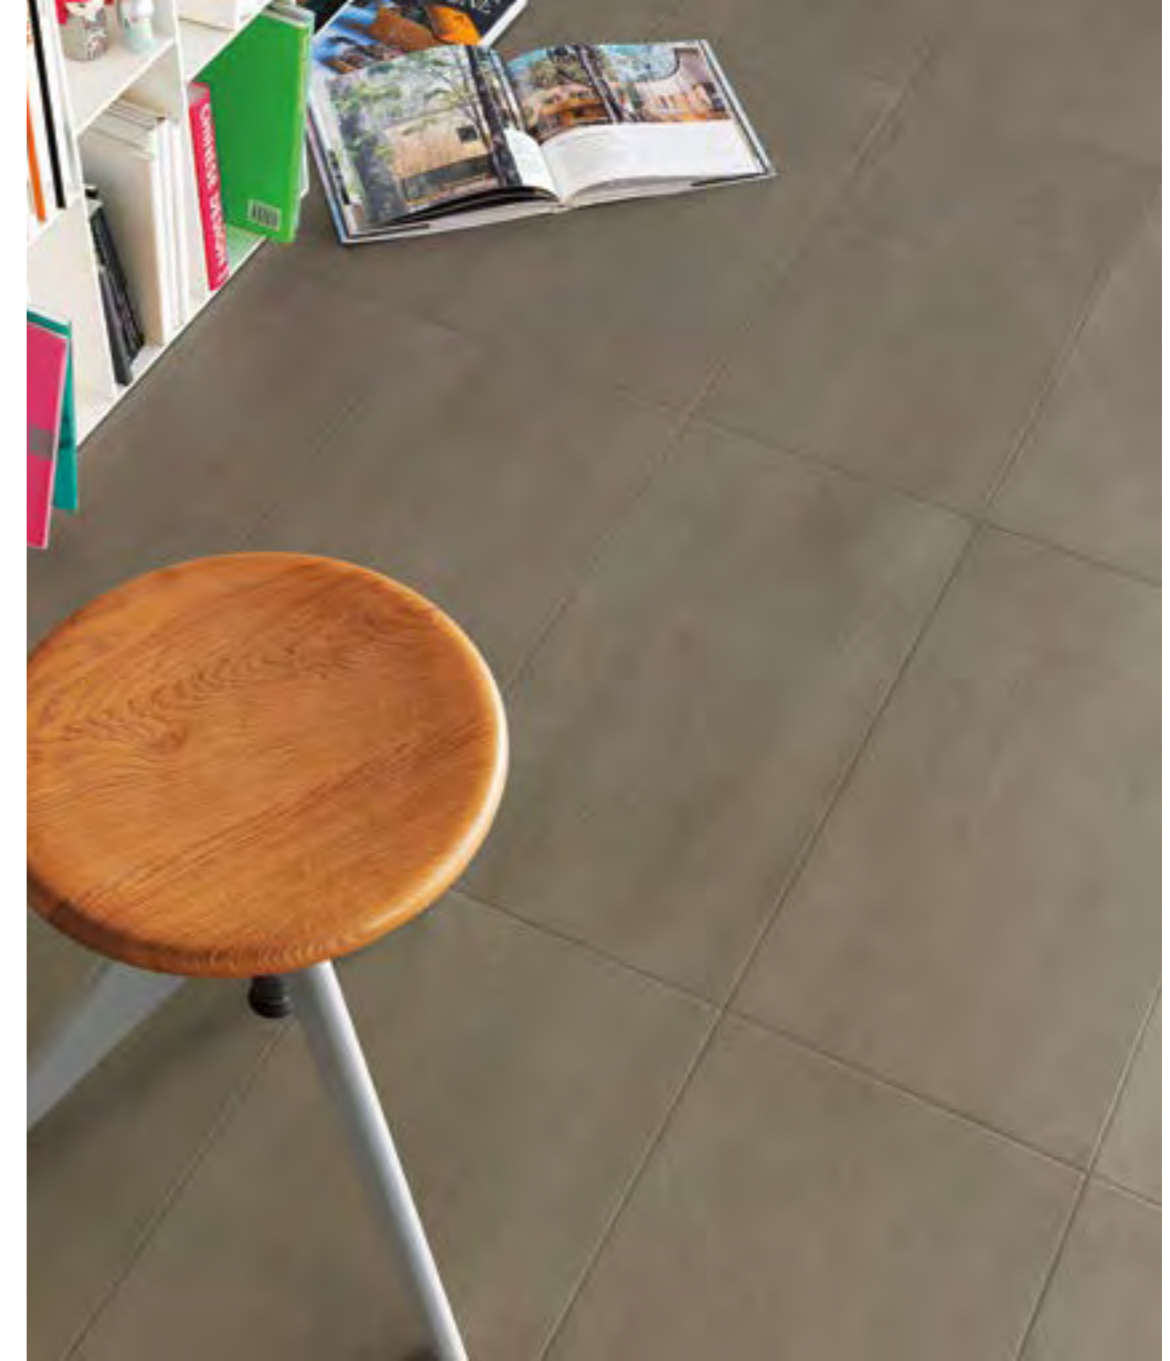

get

get
Get Almond 11³/₄"x23⁵/₈" - 30x60 cm